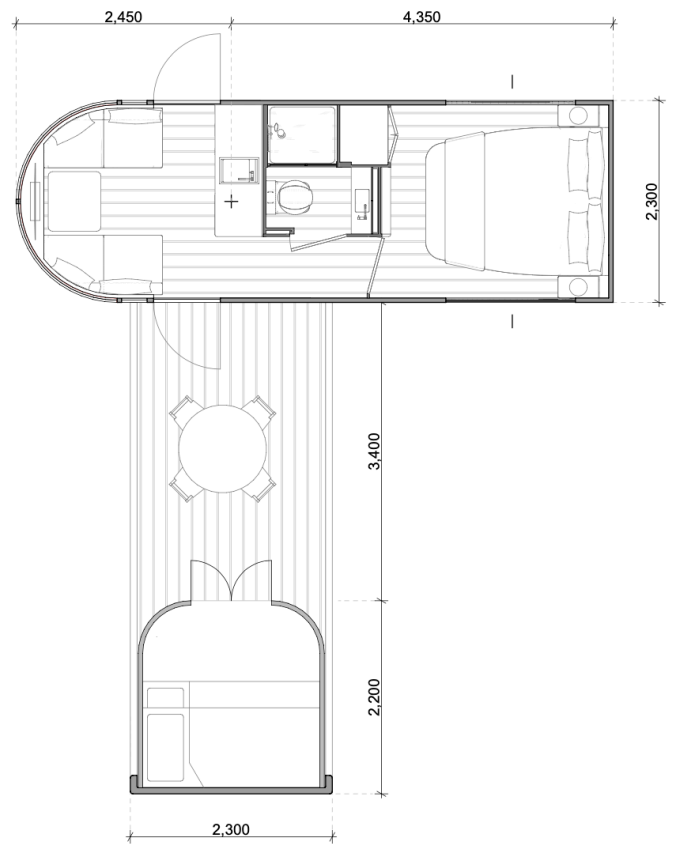

Floor Plan – P7X

AVAILABILITY

This special offer is for a limited time and available to our first 10 orders for this production run. Lead times on manufacturing are approximately 8 months.

DELIVERY

This special offer is available only for deliveries to New Zealand or Australia. Pick up will be from our distribution centers in Tauranga, Christchurch and Sydney

VIEWING

Show model viewing by appointment in Christchurch

PAYMENT TERMS

A non-refundable deposit is required to confirm your place on the first order run. The first progress payments will be required at commencement of manufacture and the second prior to shipping with the balance due on delivery.

Deposit	NZD 20,000
Progress payment 1	NZD 25% of sale price
Progress payment 2	NZD 25% of sale price + shipping costs
Payment on delivery	Balance of sale price + local taxes and tariffs if applicable

CONTACT

For further information, please email us at info@romotow.com