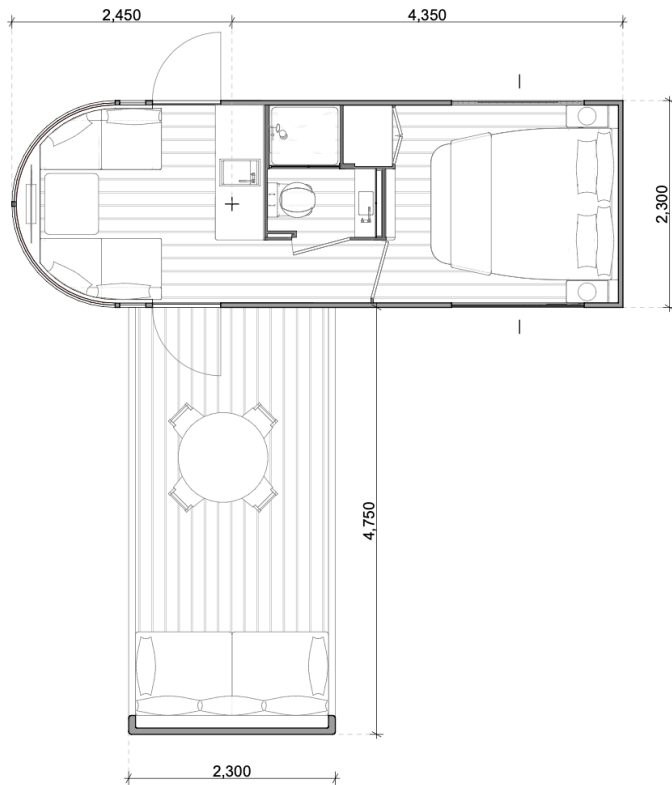

ROMOTOW 7 SERIES – FLOOR PLANS

Floor Plan – P7, T7, T7RS