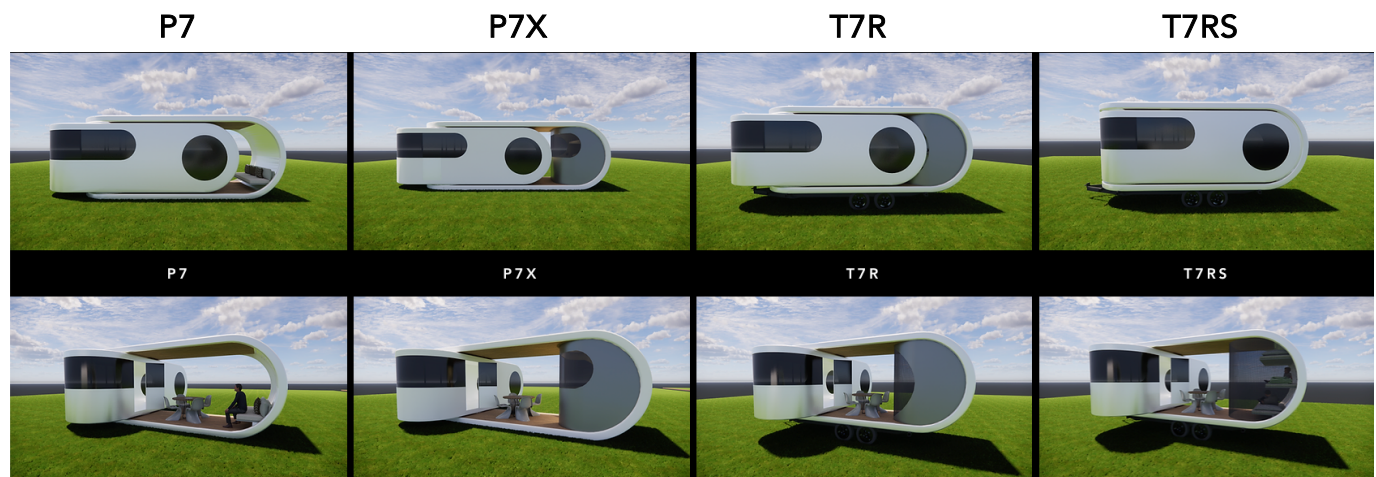

### INTRODUCING THE ROMOTOW 7 SERIES

Following closely in the footsteps of its award winning, head turning (slightly) bigger brother, the Romotow T8, we have listened to our customers, and we are pleased to present a new range of Romotow caravans and tiny homes.

The Romotow 7 series carries a lower price point, yet maintains the same visual styling, interior layout and functionality of the Romotow T8. Price savings have been achieved by slightly reducing the length and width of the home, thereby reducing shipping costs and engineering demands on the structure. And with less customization available, the models are designed for mass production, so we have aligned ourselves with manufacturing partners to enable us to build at scale, pass on the savings and reduce lead times.

### ROMOTOW 7 SERIES – MODEL DESCRIPTIONS

All models incorporate the same cabin, the variations come in the size of the covered deck, towing ability and setup operation.

P for permanent, this Tiny Home is our entry level offering without wheels

An extended version of the P7 which includes a permanent triple bunkroom incorporated into the deck

T for towing, and available with manual or automated rotation of the cabin for setup.

Fully automated and optimized for towing, the T7RS has the smallest towing length and best weight distribution